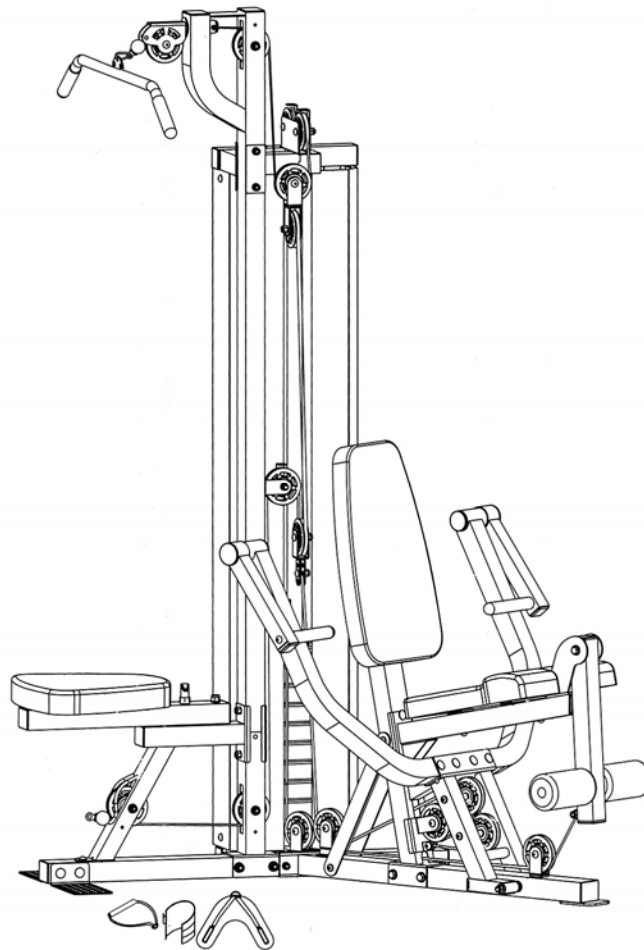

MP EX

F I T N E S S P R O D U C T S

MARCY[®] PRO CIRCUIT TRAINER

PM-4510

IMPORTANT: Please read the Important Safety Notice and Assembly Information in the Owner's manual before assembling this product.

Assembly Manual